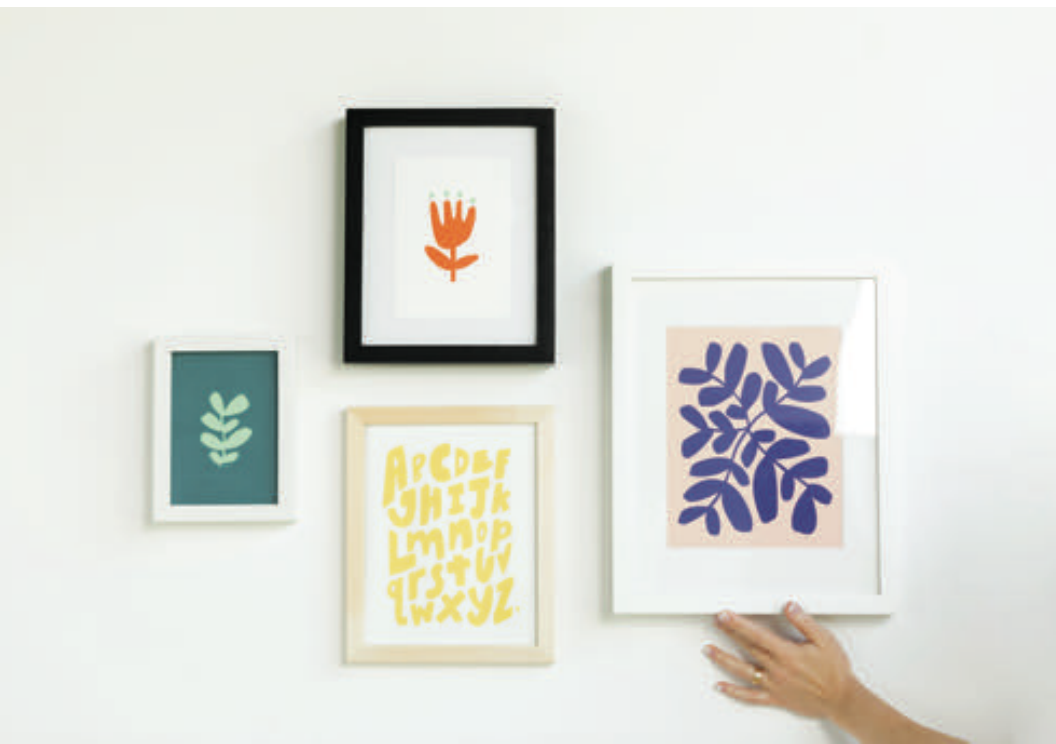

52 TEAR OFF SHEETS | CHIPBOARD BACK

MAGNETIC STRIP ON BACK

PERFORATED LINE BETWEEN LIST AND DAYS

PACKAGED IN A COMPOSTABLE CELLOPHANE SLEEVE

MINIMUM ORDER : 2 | UNIT PRICE : \$9.00

Meal Planner
NPM804

STICKERS

DIE CUT TO ROUGHLY 2" X 3" | MATTE FINISH

PACKAGED WITH STICKER ONLY, NO PACKAGING

MINIMUM ORDER : 2 PER DESIGN | UNIT PRICE : \$2.00

Beet
STB502

Find Delight
STF501

You Got This
STY500

LARGE ART PRINTS

8" X 10" | DIGITAL PRINT ON 120# SMOOTH WHITE PAPER

PACKAGED IN A COMPOSTABLE CELLOPHANE SLEEVE

WITH CHIPBOARD FOR EXTRA PROTECTION

MINIMUM ORDER : 2 PER DESIGN | UNIT PRICE : \$11.00

8x10 Branch Sage
PBS201

8x10 Branch Yellow
PBY202

8x10 Branch Light Pink
PBP204